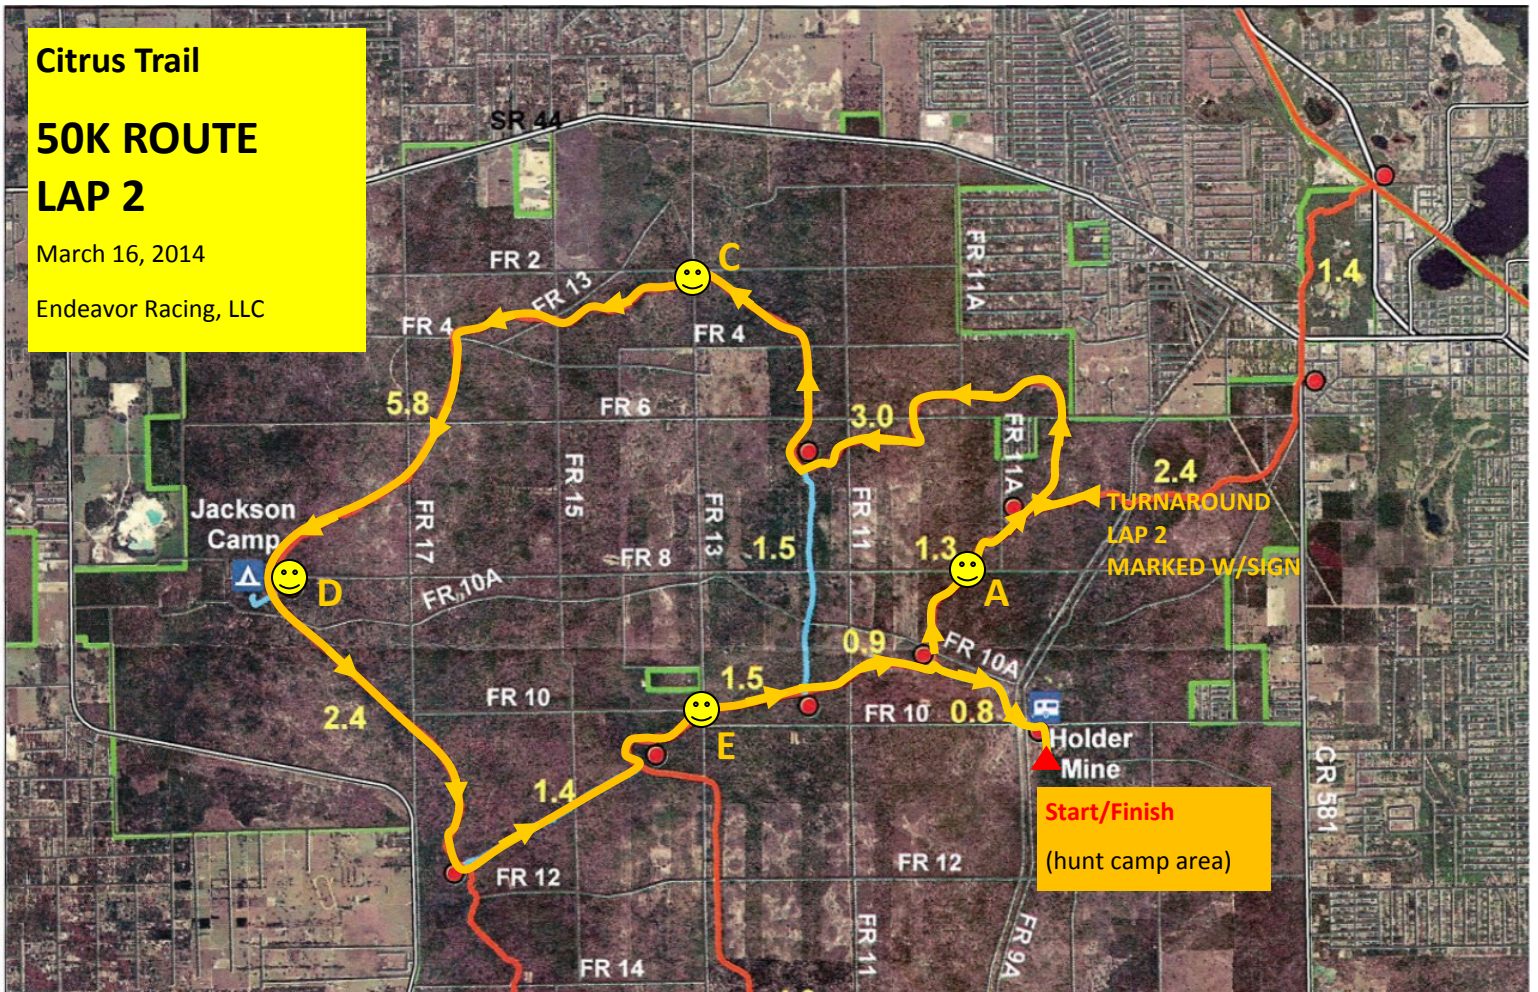

Citrus Trail

50K ROUTE LAP 2

March 16, 2014

Endeavor Racing, LLC

Start/Finish: within the hunt camp area. Start is on hunt camp road.

Lap 2: Florida Trail A-B

- Counter Clockwise Travel on outer portion of Loop A + B
- Lap 2 includes a 0.5-mile out and back—turnaround marked with signage (same as earlier 10-mile/marathon turnaround).

Aid Stations: 😊

- Aid Station C: optional drop bags (clearly labeled) for 50K runners