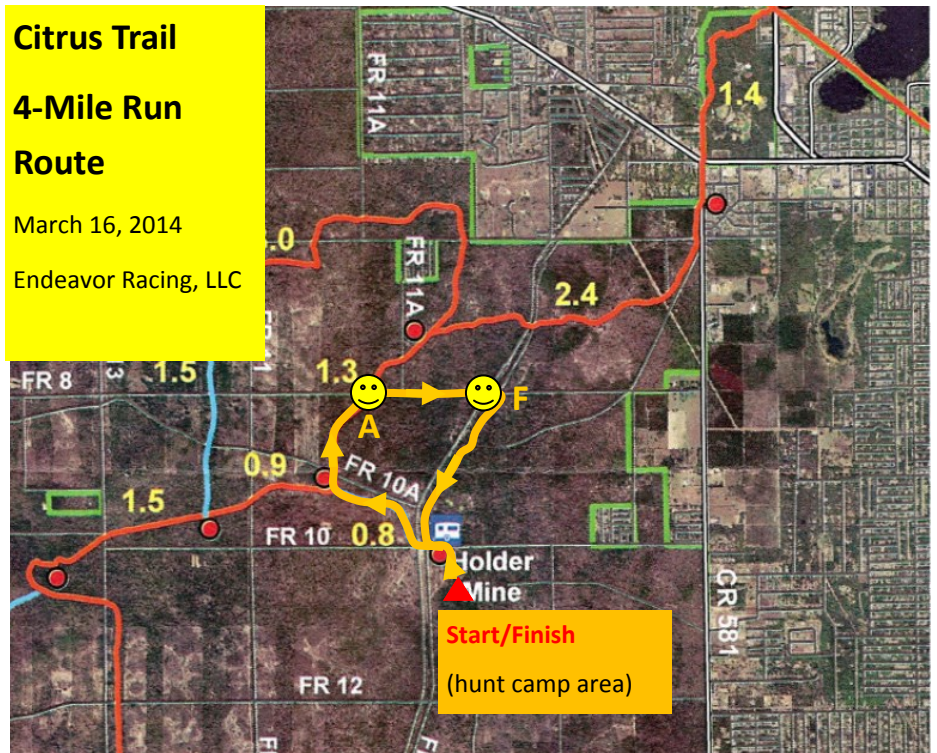

Endeavor Racing, LLC

Start/Finish: within the hunt camp area. Start is on hunt camp road.

Loop 2 (long loop): Counter Clockwise Travel on outer Loop A + B

Aid Stations: 😊

Citrus Trail

10-Mile Run Route

March 16, 2014

Endeavor Racing, LLC

Start/Finish: within the hunt camp area. Start is on hunt camp road farthest west.

One Loop: Loop A

Aid Stations: 😊

The loop includes a 0.5 mile section (out and back) on the spur trail towards Inverness

Citrus Trail 4-Mile Run Route

March 16, 2014

Endeavor Racing, LLC

Start/Finish: within the hunt camp area. Start is on hunt camp road farthest west.

One Loop: Blue trail to orange trail to FR 8. East on FR 8 to FR 9 south on FR 9. Then “into the woods” on FR9A (running south and parallel to the east of FR9). Coming back out onto FR9 before reaching the campground. South on FR9 to FR10. East on FR 10 into the hunt camp area and the finish line.