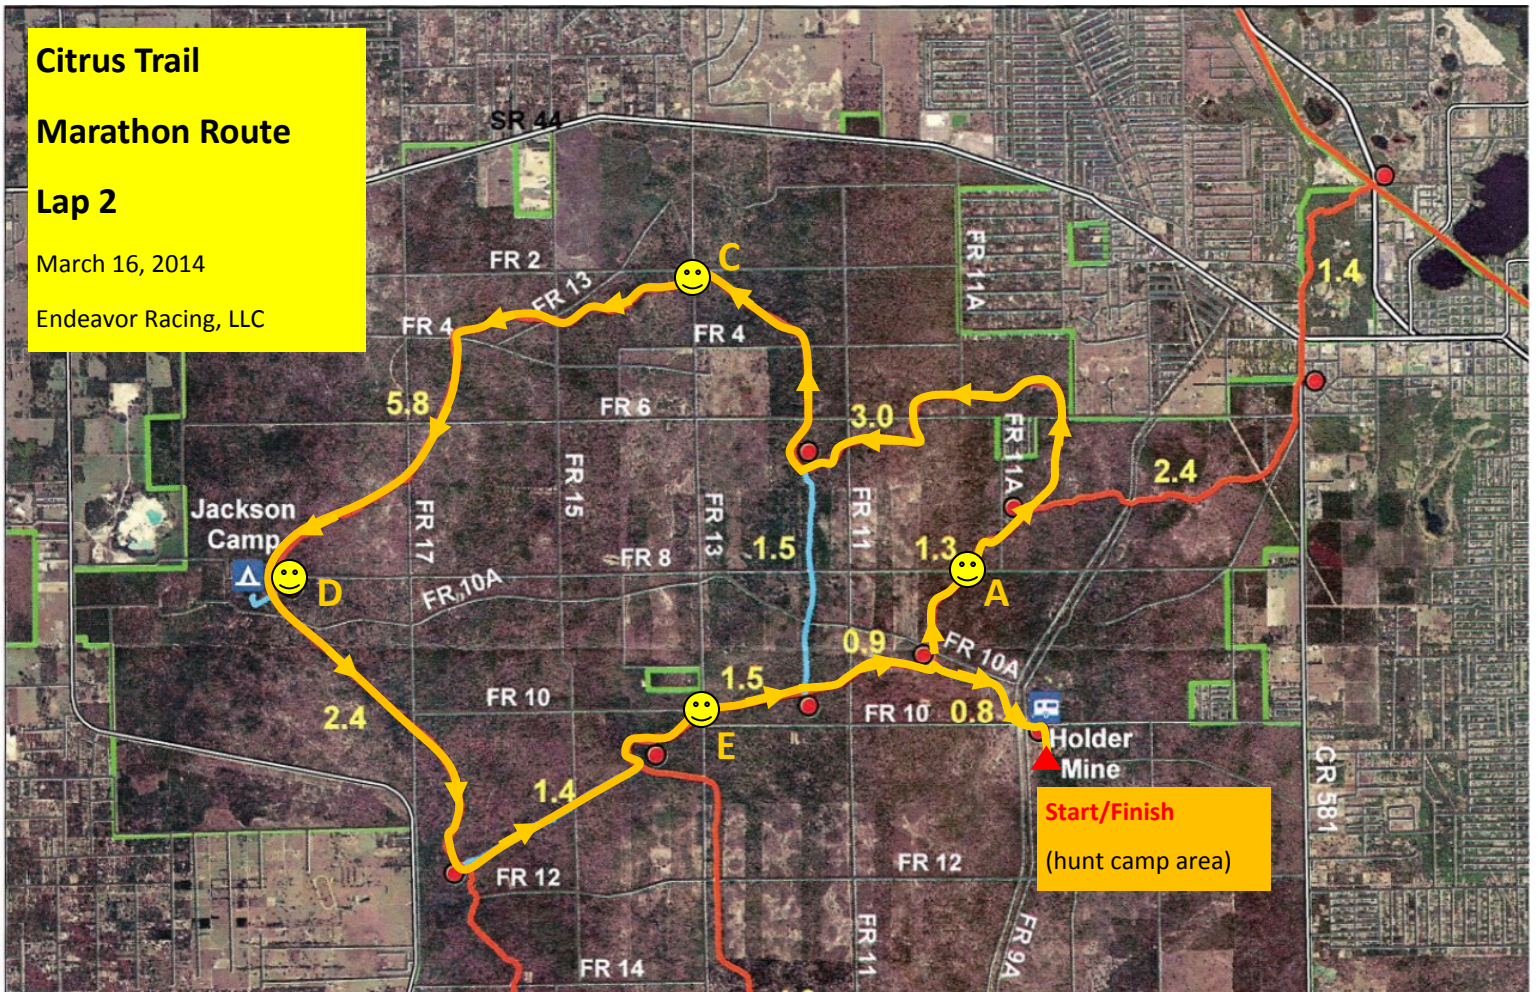

HOLDER MINE HUNT CAMP CITRUS

ACCESS ROAD ==
FIRELINE - - - -

Effective Date: 07/26/99

Signage will be placed in strategic places on FR 10 and 9 to alert vehicles to runners on the roads.

Volunteers will also be at the intersections of FR10, FR9 and at the trailhead to assist with traffic control.

Loop 1 (short loop): Loop A

- Counter Clockwise Travel
- Loop includes a 0.5 mile section (out and back) on the spur trail towards Inverness

Aid Stations: 😊

**Citrus Trail
Marathon Route**

Lap 2

March 16, 2014

Endeavor Racing, LLC

Start/Finish: within the hunt camp area. Start is on hunt camp road.

Loop 2 (long loop): Counter Clockwise Travel on outer Loop A + B

Aid Stations: 😊

Citrus Trail

10-Mile Run Route

March 16, 2014

Endeavor Racing, LLC

Start/Finish: within the hunt camp area. Start is on hunt camp road farthest west.

One Loop: Loop A

Aid Stations: 😊

The loop includes a 0.5 mile section (out and back) on the spur trail towards Inverness