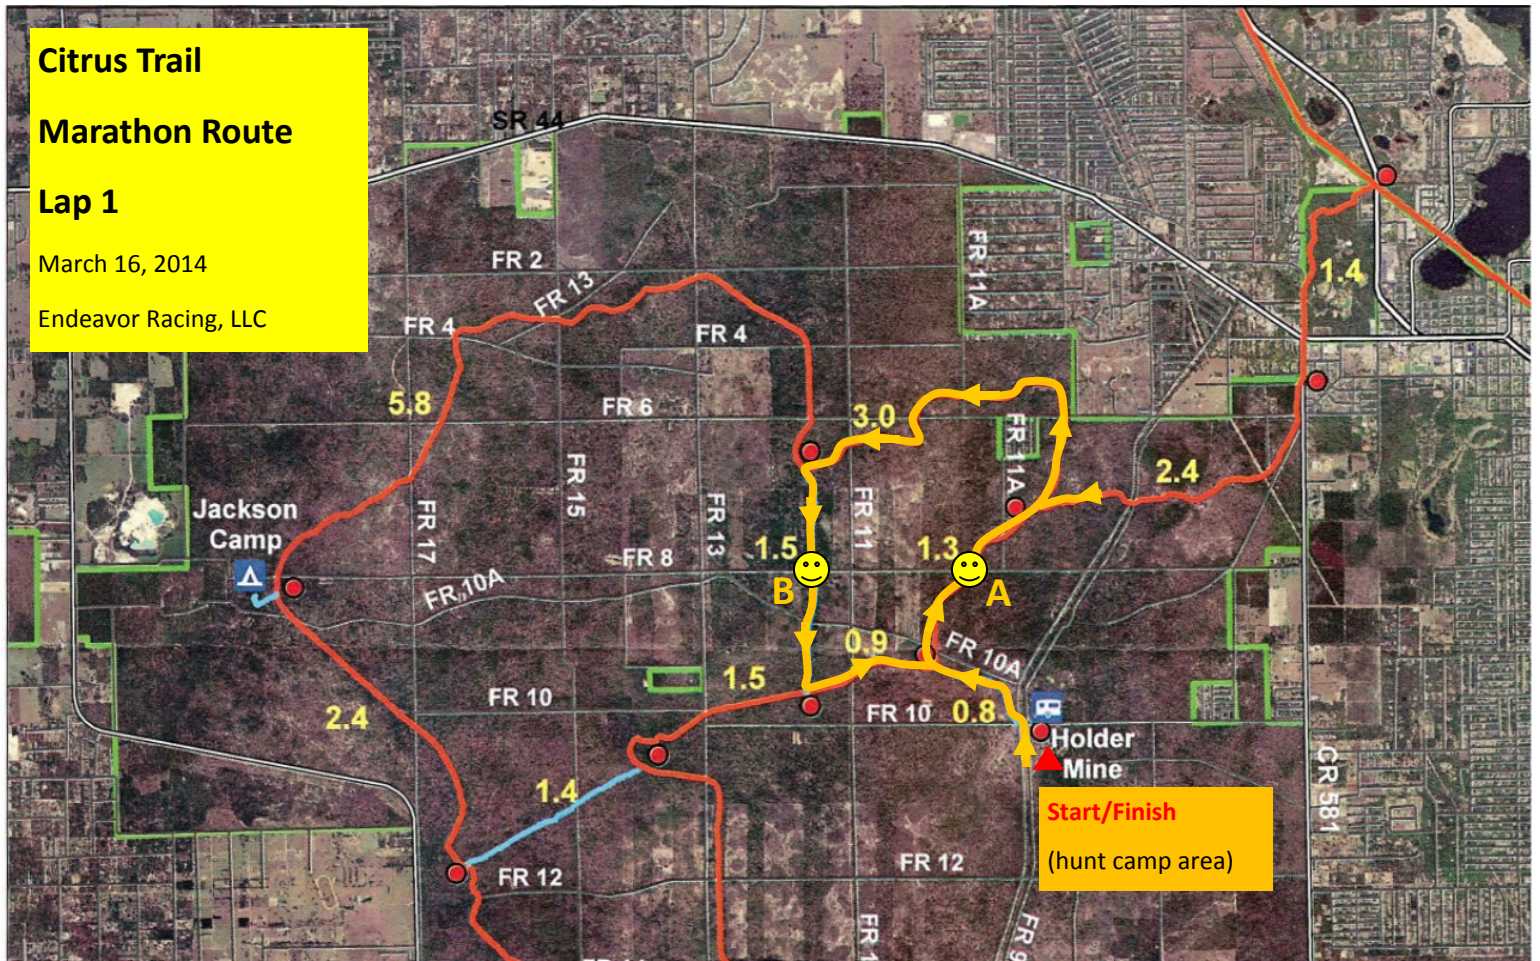

HOLDER MINE HUNT CAMP CITRUS

ACCESS ROAD ==
FIRELINE - - - -

Effective Date: 07/26/99

Signage will be placed in strategic places on FR 10 and 9 to alert vehicles to runners on the roads.

Volunteers will also be at the intersections of FR10, FR9 and at the trailhead to assist with traffic control.

Aid Stations: 😊

- Aid Station C: optional drop bags (clearly labeled) for 50K runners

Citrus Trail Marathon Route

Lap 1

March 16, 2014

Endeavor Racing, LLC

Start/Finish: within the hunt camp area. Start is on hunt camp road.

Loop 1 (short loop): Loop A

- Counter Clockwise Travel
- Loop includes a 0.5 mile section (out and back) on the spur trail towards Inverness

Aid Stations: 😊

**Citrus Trail
Marathon Route**

Lap 2

March 16, 2014

Endeavor Racing, LLC

Start/Finish: within the hunt camp area. Start is on hunt camp road farthest west.

One Loop: Loop A

Aid Stations: 😊

The loop includes a 0.5 mile section (out and back) on the spur trail towards Inverness