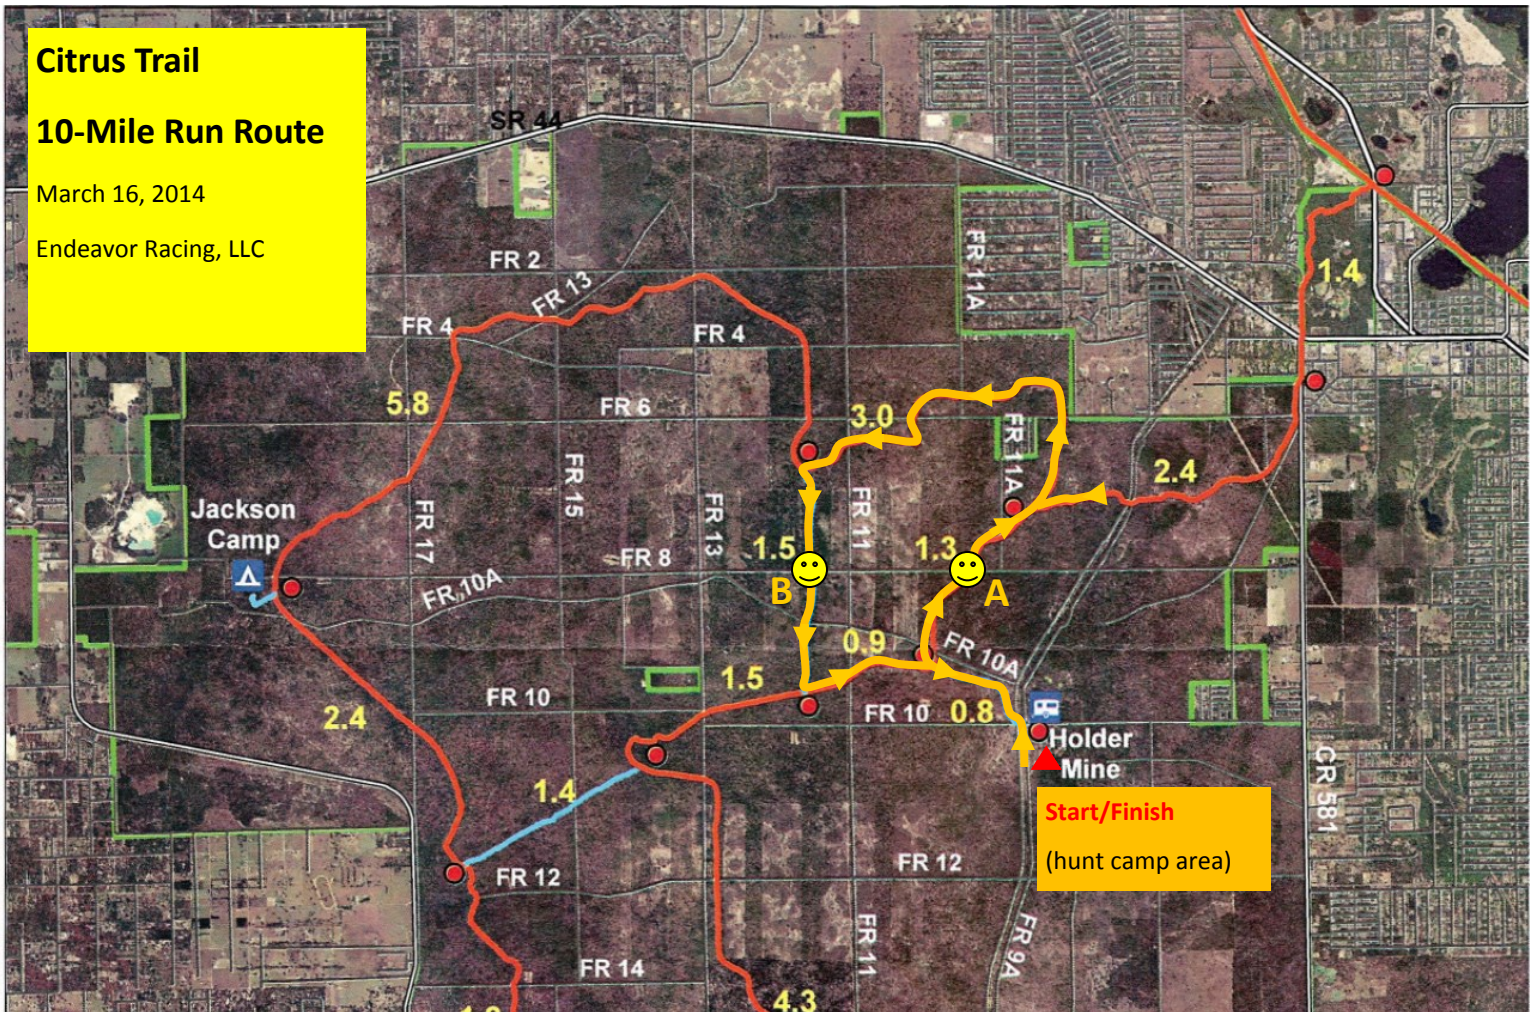

Loop 1 (short loop): Loop A

- Counter Clockwise Travel
- Loop includes a 0.5 mile section (out and back) on the spur trail towards Inverness

Aid Stations: 😊

**Citrus Trail
Marathon Route**

Lap 2

March 16, 2014

Endeavor Racing, LLC

Start/Finish: within the hunt camp area. Start is on hunt camp road.

Loop 2 (long loop): Counter Clockwise Travel on outer Loop A + B

Aid Stations: 😊

Citrus Trail

10-Mile Run Route

March 16, 2014

Endeavor Racing, LLC

Start/Finish: within the hunt camp area. Start is on hunt camp road farthest west.

One Loop: Loop A

Aid Stations: 😊

The loop includes a 0.5 mile section (out and back) on the spur trail towards Inverness

Citrus Trail 4-Mile Run Route

March 16, 2014

Endeavor Racing, LLC

Start/Finish: within the hunt camp area. Start is on hunt camp road farthest west.

One Loop: Blue trail to orange trail to FR 8. East on FR 8 to FR 9 south on FR 9. Then “into the woods” on FR9A (running south and parallel to the east of FR9). Coming back out onto FR9 before reaching the campground. South on FR9 to FR10. East on FR 10 into the hunt camp area and the finish line.