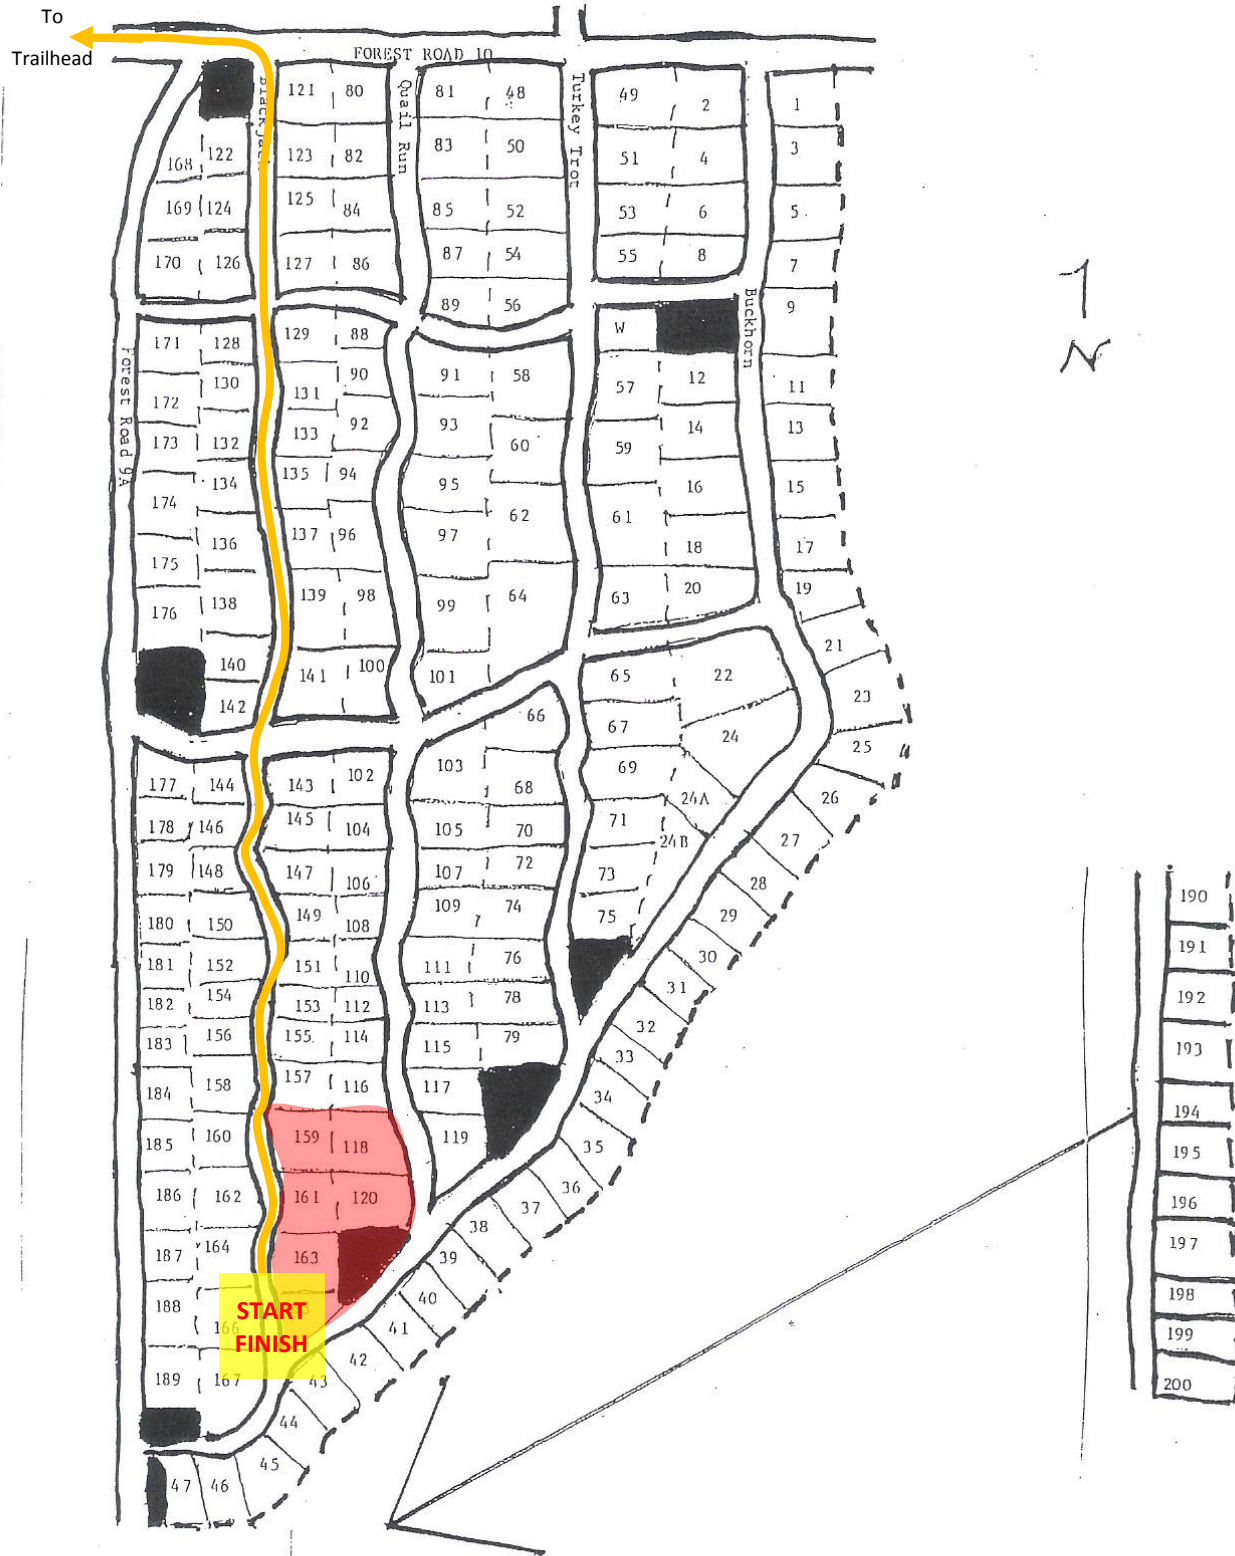

HOLDER MINE HUNT CAMP CITRUS

ACCESS ROAD ==
FIRELINE - - - -

Effective Date: 07/26/99

Signage will be placed in strategic places on FR 10 and 9 to alert vehicles to runners on the roads.

Volunteers will also be at the intersections of FR10, FR9 and at the trailhead to assist with traffic control.

Citrus Trail

50K Route Lap 1

March 16, 2014

Endeavor Racing, LLC

Start/Finish: within the hunt camp area. Start is on hunt camp road.

Lap 1 : Florida Trail Loop A

- Counter Clockwise Travel
- Lap 1 includes a 2.4-mile section (out and back) on the spur trail towards Inverness

Loop 1 (short loop): Loop A

- Counter Clockwise Travel
- Loop includes a 0.5 mile section (out and back) on the spur trail towards Inverness

Aid Stations: 😊

**Citrus Trail
Marathon Route**

Lap 2

March 16, 2014

Endeavor Racing, LLC

Start/Finish: within the hunt camp area. Start is on hunt camp road farthest west.

One Loop: Loop A

Aid Stations: 😊

The loop includes a 0.5 mile section (out and back) on the spur trail towards Inverness